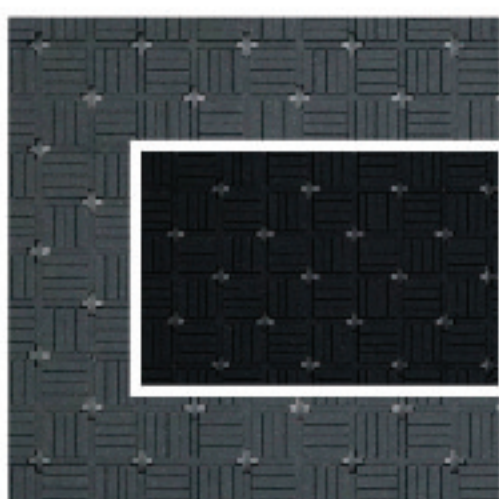

ELITE SOFT PLAY

These premium cushion court tiles provide reduced joint impact and enhanced grip in any weather conditions. Fewer holes and more surface area provide unparalleled performance and bolder color tones. Whether you are looking for performance, comfort, or aesthetics, Elite Soft Play is in a league of its own!

Transition Edge pieces available in all colors

Popular Color combinations

Green / Blue

Red / Green

Grey / Blue

Grey / Black

Red / Black

Product Details

Spring Lock Receiver

Support Tower

Cross Beams

MaxGrip Surface Pattern

Spring Lock

Soft Play Plastic