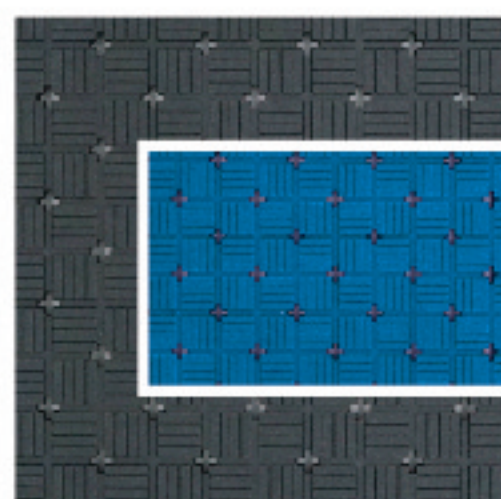

ELITE SOFT PLAY

These premium cushion court tiles provide reduced joint impact and enhanced grip in any weather conditions. Fewer holes and more surface area provide unparalleled performance and bolder color tones. Whether you are looking for performance, comfort, or aesthetics, Elite Soft Play is in a league of its own!

Transition Edge pieces available in all colors

Popular Color combinations

Green / Blue

Red / Green

Grey / Blue

Grey / Black

Red / Black

Product Details

Spring Lock Receiver

Support Tower

Cross Beams

MaxGrip Surface Pattern

Spring Lock

Soft Play Plastic