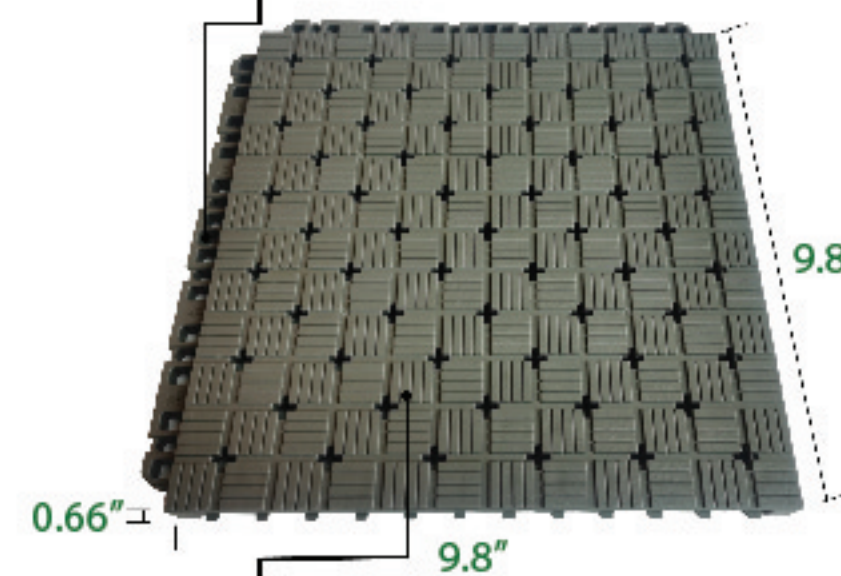

ELITE SOFT PLAY

These premium cushion court tiles provide reduced joint impact and enhanced grip in any weather conditions. Fewer holes and more surface area provide unparalleled performance and bolder color tones. Whether you are looking for performance, comfort, or aesthetics, Elite Soft Play is in a league of its own!

Transition Edge pieces available in all colors

Popular Color combinations

Green / Blue

Red / Green

Grey / Blue

Grey / Black

Red / Black

Product Details

Spring Lock Receiver

Support Tower

Cross Beams

MaxGrip Surface Pattern

Spring Lock

Soft Play Plastic