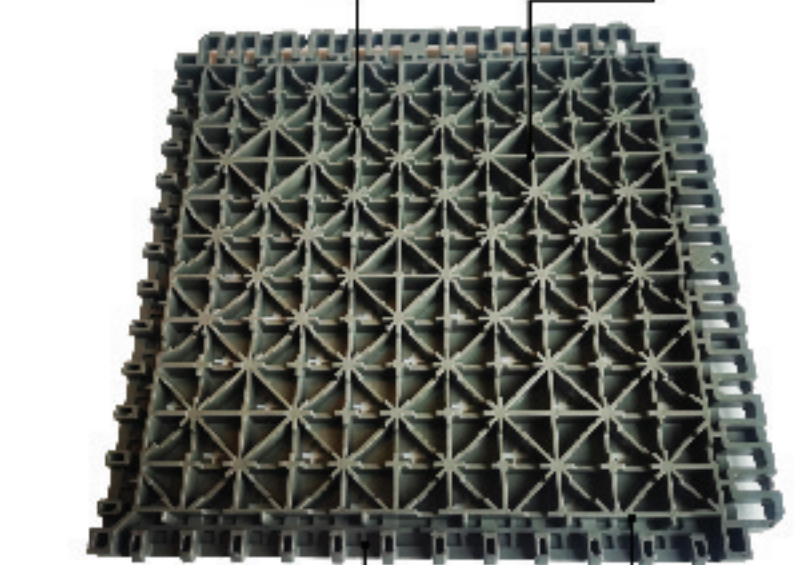

ELITE SOFT PLAY

These premium cushion court tiles provide reduced joint impact and enhanced grip in any weather conditions. Fewer holes and more surface area provide unparalleled performance and bolder color tones. Whether you are looking for performance, comfort, or aesthetics, Elite Soft Play is in a league of its own!

Transition Edge pieces available in all colors

Popular Color combinations

Green / Blue

Red / Green

Grey / Blue

Grey / Black

Red / Black

Product Details

Spring Lock Receiver

Support Tower

Cross Beams

MaxGrip Surface Pattern

Spring Lock

Soft Play Plastic