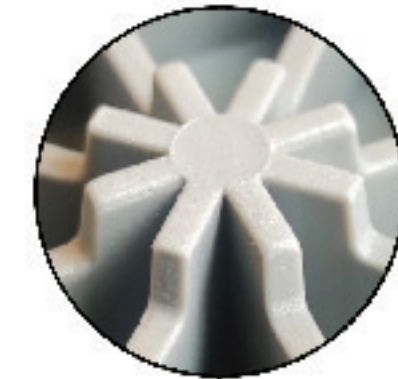

Transition Edge pieces available in all colors

Popular Color combinations

Green / Blue

Red / Green

Grey / Blue

Grey / Black

Red / Black

Product Details

Spring Lock Receiver

Support Tower

Cross Beams

MaxGrip Surface Pattern

Spring Lock

Soft Play Plastic