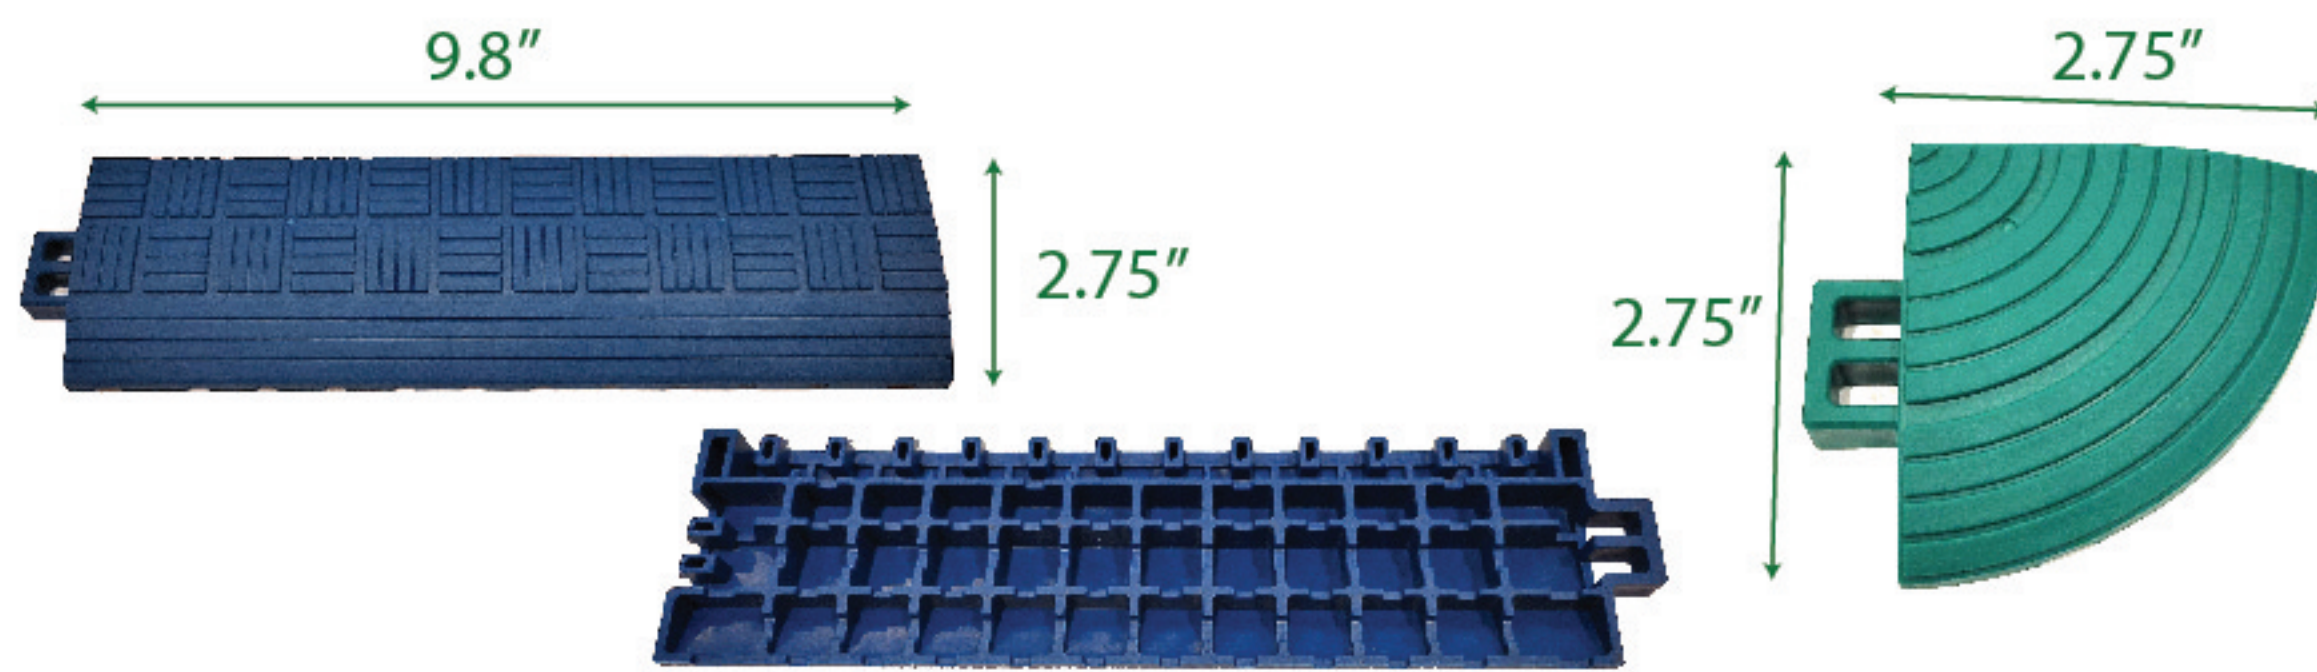

ELITE SOFT PLAY

These premium cushion court tiles provide reduced joint impact and enhanced grip in any weather conditions. Fewer holes and more surface area provide unparalleled performance and bolder color tones. Whether you are looking for performance, comfort, or aesthetics, Elite Soft Play is in a league of its own!

Transition Edge pieces available in all colors

Popular Color combinations

Green / Blue

Red / Green

Grey / Blue

Grey / Black

Red / Black

Product Details

Spring Lock Receiver

Support Tower

Cross Beams

MaxGrip Surface Pattern

Spring Lock

Soft Play Plastic