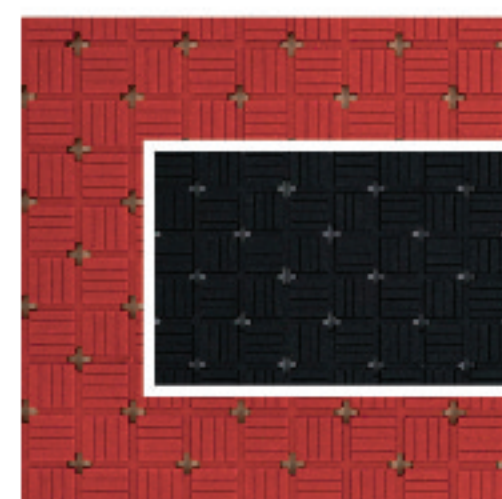

ELITE SOFT PLAY

These premium cushion court tiles provide reduced joint impact and enhanced grip in any weather conditions. Fewer holes and more surface area provide unparalleled performance and bolder color tones. Whether you are looking for performance, comfort, or aesthetics, Elite Soft Play is in a league of its own!

Transition Edge pieces available in all colors

Popular Color combinations

Green / Blue

Red / Green

Grey / Blue

Grey / Black

Red / Black

Product Details

Spring Lock Receiver

Support Tower

Cross Beams

MaxGrip Surface Pattern

Spring Lock

Soft Play Plastic