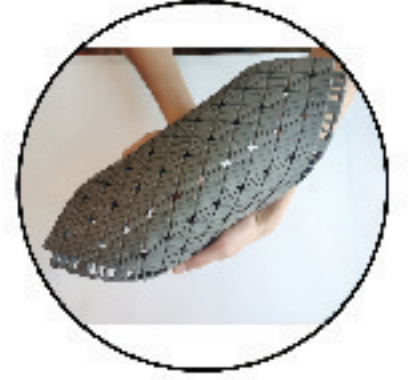

ELITE SOFT PLAY

These premium cushion court tiles provide reduced joint impact and enhanced grip in any weather conditions. Fewer holes and more surface area provide unparalleled performance and bolder color tones. Whether you are looking for performance, comfort, or aesthetics, Elite Soft Play is in a league of its own!

Spring Lock Receiver

Support Tower

Cross Beams

MaxGrip Surface Pattern

Spring Lock

Soft Play Plastic